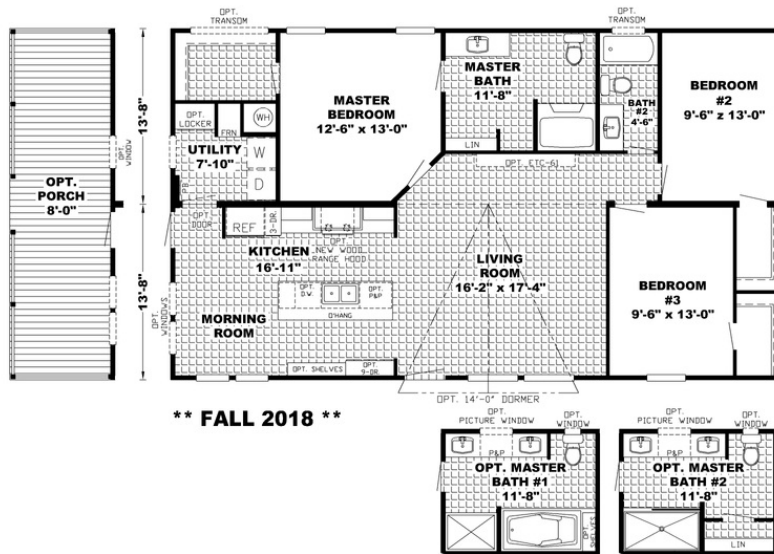

ELLIE MAE

ELLIE MAE Model number: 41SIG28483AH19

3 beds • 2 baths • 1344 sq.ft. • 28' width • 48' depth

Our home building facilities invest in continuous product and process improvements. Plans, dimensions, features, materials, specifications and availability are subject to change without notice or obligation. Renderings and floor plans are representative likenesses of our homes and may differ from the actual homes. We invite you to tour a Home Center near you and inspect the highest value in quality housing available or call (205) 339-5397 to speak with a Home Consultant. Copyright 2017, CMH. All rights reserved.

ELLIE MAE Model number: 41SIG28483AH19

3 beds • 2 baths • 1344 sq.ft. • 28' width • 48' depth

Our home building facilities invest in continuous product and process improvements. Plans, dimensions, features, materials, specifications and availability are subject to change without notice or obligation. Renderings and floor plans are representative likenesses of our homes and may differ from the actual homes. We invite you to tour a Home Center near you and inspect the highest value in quality housing available or call (205) 339-5397 to speak with a Home Consultant. Copyright 2017, CMH. All rights reserved.